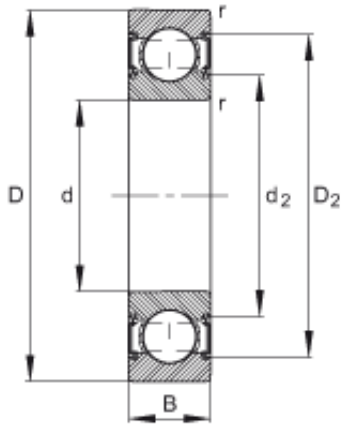

## 25 mm x 52 mm x 15 mm FAG 6205-C-2HRS Single Row Ball Bearings

Bearing No. 6205-C-2HRS

Dimensione	25x52x15 mm
Marchio	FAG
Diametro del foro	25 mm
Diametro esterno	52 mm
Larghezza	15 mm
d	25 mm
D	52 mm
B	15 mm
$D_2$	46,4 mm
$D_{a \max}$	46,4 mm
$d_2$	31,3 mm
$d_{a \min}$	30,6 mm
$r_{a \max}$	1 mm
$r_{\min}$	1 mm
m	0,133 kg / Weight
$C_r$	15000 N / Dynamic load rating (radial)
$C_{0r}$	7800 N / Static load rating (radial)
$n_G$	12200 1/min / Limiting speed

6205-C-2HRS Bearing 2D drawings and 3D CAD models